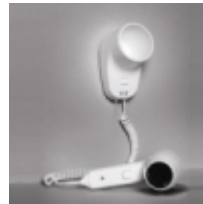

## *HAIR DRYERS*

Reference: e410

**Changing  
Room Dryer**

Reference: e470

**Bedroom  
Hairdryer -  
White Gun Grip  
Style**

Reference: e411

**Wall Mounted  
Bathroom  
Hairdryer with  
Safety Shaver  
Socket**

Reference: e425

**Wall/Drawer  
Mountable Hair  
Dryer**

Reference: e414

**Bedroom  
Hairdryer with  
Shaver Socket**

Reference: e412

**Bedroom  
Hairdryer with  
Holder**

Reference: e481

**Bathroom  
Hairdryer with  
Safety Shaver  
Socket**