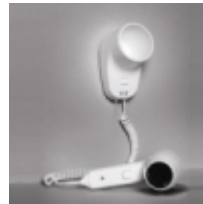

HAIR DRYERS

Reference: e410

**Changing
Room Dryer**

Reference: e470

**Bedroom
Hairdryer -
White Gun Grip
Style**

Reference: e411

**Wall Mounted
Bathroom
Hairdryer with
Safety Shaver
Socket**

Reference: e425

**Wall/Drawer
Mountable Hair
Dryer**

Reference: e414

**Bedroom
Hairdryer with
Shaver Socket**

Reference: e412

**Bedroom
Hairdryer with
Holder**

Reference: e481

**Bathroom
Hairdryer with
Safety Shaver
Socket**