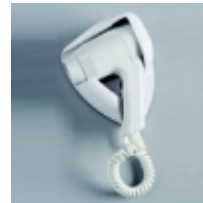

**White/Chrome
Wall Mountable
Gun Grip Style
Hairdryer**

Reference: e425

**Wall/Drawer
Mountable Hair
Dryer**

Reference: e414

**Bedroom
Hairdryer with
Shaver Socket**

Reference: e412

**Bedroom
Hairdryer with
Holder**

Reference: e420

**White
Wall/Drawer
Mountable Gun
Grip Style Hair
Dryer**

Reference: e470

**Bedroom
Hairdryer -
White Gun Grip
Style**

Reference: e421

**White Wall
Mountable Gun
Grip Style Hair
Dryer**

Reference: e450

**White/Chrome
Wall Mountable
Gun Grip Style
Hairdryer**

Reference: e611

**Wall Mounted
Ironing Centre**

Reference: e611t

**Wall Mounted
Ironing Centre
with 15 minute
timer**

Reference: m712

**Surface Inset
Tissue
Dispenser**